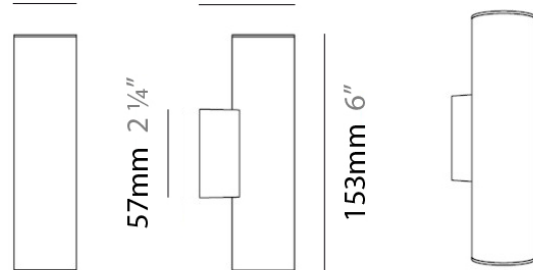

Ø108mm 4 1/4"

J-Box cover plate Included

40mm 1 9/16"   61mm 2 3/8"