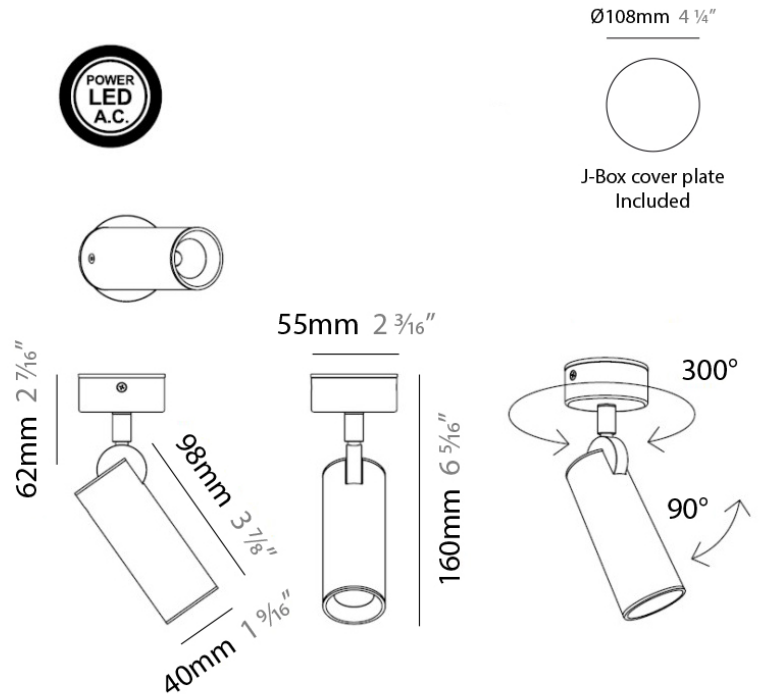

PROJECT
TYPE
NOTES
QUANTITY
DATE

TUB LED SURFACE

D92103

GENERAL

Series: Tub LED
Brand: Milan
Division: Design
Mounting Type: Surface
Mounting Location: Wall / Ceiling
Subcategory: Spots

PHYSICAL

Diameter (mm): 55
Diameter (in): 2 ³/₁₆
Height (mm): 160
Height (in): 6 ⁵/₁₆
Extension (mm): 160
Extension (in): 6 ⁵/₁₆
Weight (kg): 1.4
Weight (lbs): 3

ELECTRICAL

Lamp Type: LED
Input Wattage (W): 4
Max. Wattage Per Lamp (W): 4
Dimming: Electronic Low Voltage Dimming
Input Voltage (V): 120

LED

Number of LEDs: 1
Color Temperature (°K): 2700
Nominal Lumen (lm): 300
CRI: >80 CRI

OPTICAL

RATINGS AND CERTIFICATIONS

Certified By: CSA Certified to UL and CSA Standards
IP rating: IP20