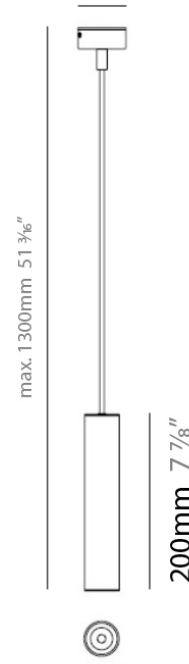

J-Box cover plate
Included